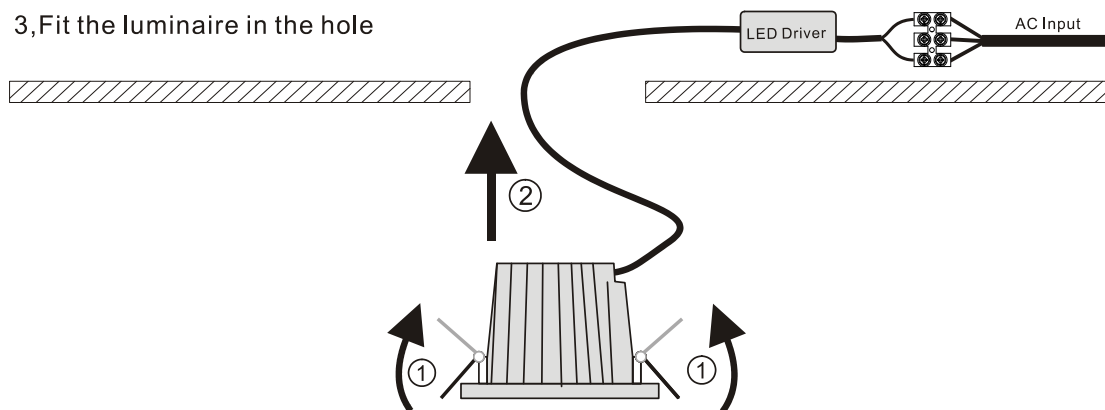

28W CRI90 40°

3000K

**Packaging:**

**IMS-BL150 (Without driver)**

**Box**  
 L170\*W170\*H160mm  
 1pc/box  
 GW: 0.9kg/box

**Outer carton**  
 L700\*W355\*H385mm  
 16pcs/CTN  
 GW: 15.4kg/carton

Installation instruction

1, Cut Hole

2, Connect Wire

3, Fit the luminaire in the hole

4, Finish

Product naming system

**DL ( X ) XX X ( H ) – XW – X XX – X- XX**