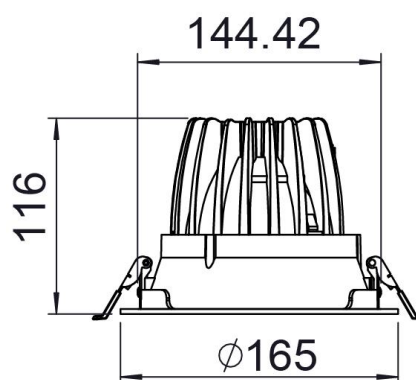

IMS Series

**IMS-BL150-20W/28W**

Reflector+Lens

Technical Parameters:

Name	Parameters	
Light source:	COB	
Input Voltage:	AC220~240V 50/60Hz	
Current: (Adjustable)	500mA	700mA
	20W	28W
Rated life:	>50,000 hours	
Operating temperature:	-20°C~40°C	
Storage temperature:	-30°C~60°C	
Certificate:		
Dimmability:	Dimmable Optional	