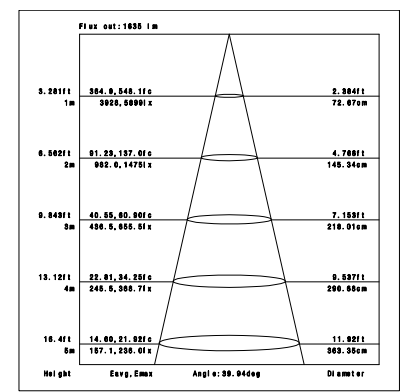

20W CRI90 40°

3000K

4000K

28W CRI80 15°

3000K

4000K

28W CRI80 24°

3000K

4000K

28W CRI80 40°

3000K

4000K

28W CRI90 15°

3000K

28W CRI90 24°

3000K

28W CRI90 40°

3000K

**Packaging:**

**IMS-BL150 (Without driver)**

**Box**  
 L170\*W170\*H160mm  
 1pc/box  
 GW: 0.9kg/box

**Outer carton**  
 L700\*W355\*H385mm  
 16pcs/CTN  
 GW: 15.4kg/carton

Installation instruction