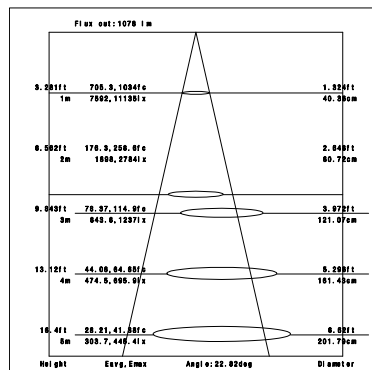

4000K

28W CRI80 40°

3000K

4000K

28W CRI90 15°

3000K

28W CRI90 24°

3000K

28W CRI90 40°

3000K

**Packaging:**

**IMS-BL150 (Without driver)**

**Box**  
 L170\*W170\*H160mm  
 1pc/box  
 GW: 0.9kg/box

**Outer carton**  
 L700\*W355\*H385mm  
 16pcs/CTN  
 GW: 15.4kg/carton

Installation instruction