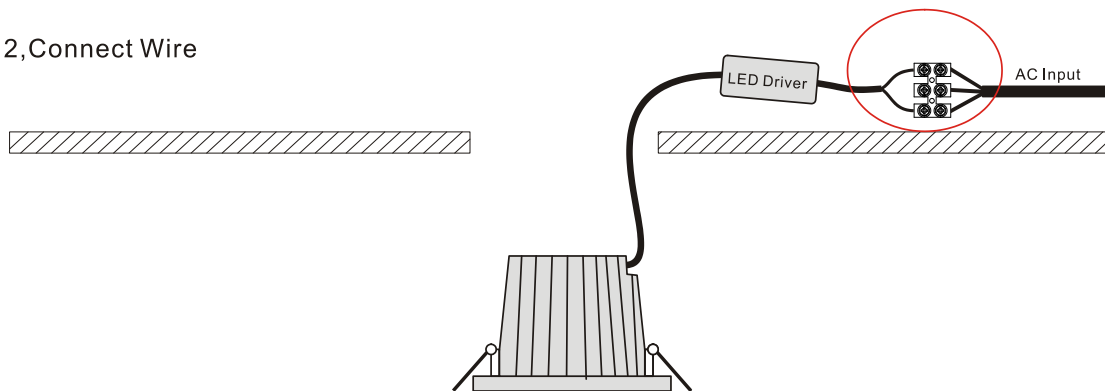

28W CRI90 40°

3000K

**Packaging:**

**IMS-BL150 (Without driver)**

**Box**  
 L170\*W170\*H160mm  
 1pc/box  
 GW: 0.9kg/box

**Outer carton**  
 L700\*W355\*H385mm  
 16pcs/CTN  
 GW: 15.4kg/carton

Installation instruction

1, Cut Hole

2, Connect Wire

3, Fit the luminaire in the hole

4, Finish

Product naming system

**DL ( X ) XX X ( H ) – XW – X XX – X- XX**