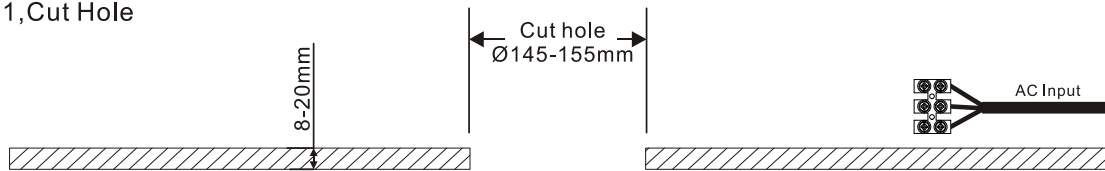

28W CRI90 40°

3000K

**Packaging:**

**IMS-BL150 (Without driver)**

**Box**  
 L170\*W170\*H160mm  
 1pc/box  
 GW: 0.9kg/box

**Outer carton**  
 L700\*W355\*H385mm  
 16pcs/CTN  
 GW: 15.4kg/carton

Installation instruction

1, Cut Hole

2, Connect Wire

3, Fit the luminaire in the hole

4, Finish

Product naming system

**DL ( X ) XX X ( H ) – XW – X XX – X- XX**